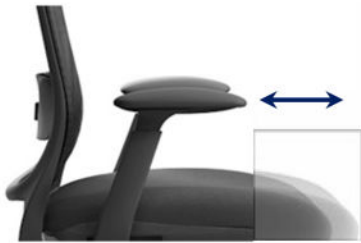

### OVERVIEW OF ERGONOMIC FEATURES

- Weight Activated Auto-Balance Mechanism – helps you move freely while you work
- Adjustable Lumbar Support (self-positioning)
- POSTUREZONE Seat Foam - to help the user sit in the correct ergonomic posture
- Seat Depth Adjustment – caters for a large range of different size users
- Optional Height Adjustable Arms
- Large Easy-Roll Castors
- Dual Layer, Soft Feel 3D Adaptive Air Mesh
- 140kg Recommended Weight Capacity

## ERGONOMIC FOR ALL THE OFFICE

SAVI is the ideal seating choice for the whole office as it can be easily and quickly adjusted to suit many different users.

The organisation will no longer need to buy a new chair when staff change, the chair can simply be adjusted to suit the new user.to use.

## ERGONOMIC HIGHLIGHTS

4D Adjustable Armrests  
(standard)

Seat Depth Adjustment  
(standard)

Adjustable Lumbar Support  
(Height adjustable & self-positioning depth + angle)

### HELPING YOU MOVE FREELY WHILE YOU WORK

The Savi chair is designed to move with your body as you wish, without the need of fiddly adjustments to control the tilt tension. The mechanism automatically adjusts to suit the users' weight.