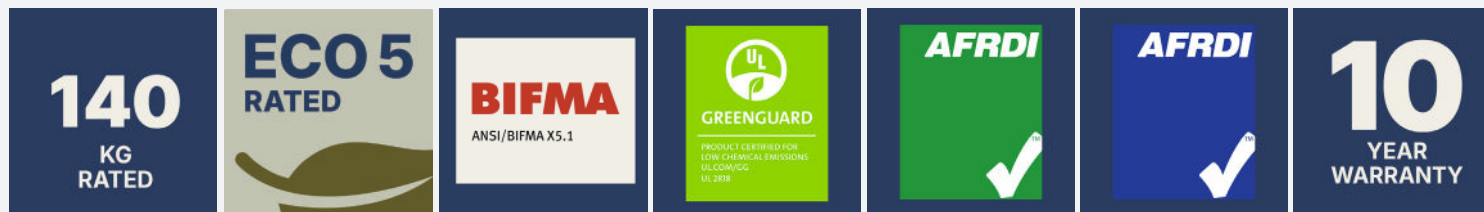

Timber Finish – Oak Stain (Standard) / Black & Other colours optional

UNICA Family

Unica Chair Range

* Please Note: 5 Year warranty applies on Unica 'ALTA' Beam Range

Due to constant innovation, products may be subject to design and specification changes without notice. Copyright © 2022