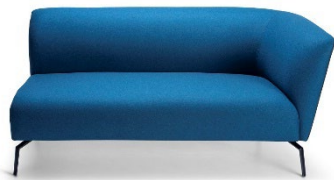

OLA Family

OLA

Comfort with Endless Possibilities!

OLA is a family of beautiful collaborative seating with soft curving lines and luxurious comfort. High back models offer a secluded place of comfort to get away from the buzz of the open office. OLA modules are great for collaboration zones and can be configured in many different shapes to suit almost any space. OLA modules can also be joined together to create as long a setting as you want.

Choose from dual-tone Valera Grey fabric or specify your own upholstery to create the look you want.

1800 800 980
info@advanta.com.au
www.advanta.com.au

VARIANTS

High Back Sofa – 1 seater

High Back Sofa – 2 seater

Low Back Sofa – 1 seater

Low Back Sofa – 2 seater

Modular Sofa – Right / Left side 2 seater

Modular Sofa – Straight 2 seater

Modular Sofa – 45 Degree Corner

Modular Sofa – Right / Left side 1 seater

OPTIONS + FINISHES