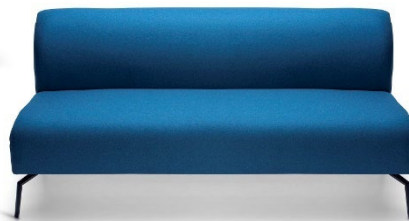

OLA Family

OLA

Comfort with Endless Possibilities!

OLA is a family of beautiful collaborative seating with soft curving lines and luxurious comfort. High back models offer a secluded place of comfort to get away from the buzz of the open office. OLA modules are great for collaboration zones and can be configured in many different shapes to suit almost any space. OLA modules can also be joined together to create as long a setting as you want.

Choose from dual-tone Valera Grey fabric or specify your own upholstery to create the look you want.

1800 800 980
info@advanta.com.au
www.advanta.com.au

VARIANTS

High Back Sofa – 1 seater

High Back Sofa – 2 seater

Low Back Sofa – 1 seater

Low Back Sofa – 2 seater

Modular Sofa – Right / Left side 2 seater

Modular Sofa – Straight 2 seater

Modular Sofa – 45 Degree Corner

Modular Sofa – Right / Left side 1 seater

OPTIONS + FINISHES