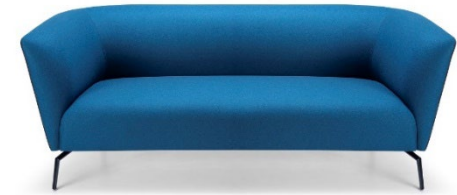

OLA Family

OLA

Comfort with Endless Possibilities!

OLA is a family of beautiful collaborative seating with soft curving lines and luxurious comfort. High back models offer a secluded place of comfort to get away from the buzz of the open office. OLA modules are great for collaboration zones and can be configured in many different shapes to suit almost any space. OLA modules can also be joined together to create as long a setting as you want.

Choose from dual-tone Valera Grey fabric or specify your own upholstery to create the look you want.

1800 800 980
info@advanta.com.au
www.advanta.com.au

VARIANTS

High Back Sofa – 1 seater

High Back Sofa – 2 seater

Low Back Sofa – 1 seater

Low Back Sofa – 2 seater

Modular Sofa – Right / Left side 2 seater

Modular Sofa – Straight 2 seater

Modular Sofa – 45 Degree Corner

Modular Sofa – Right / Left side 1 seater

OPTIONS + FINISHES