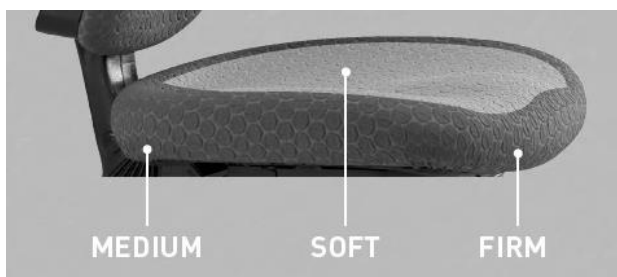

CRUZE

CRTA411AVB

CRTA411AVB

CRTA311AVB

CRDR311AVB

CRUZE Task

A contemporary styled task chair with square lines, CRUZE has excellent lateral support and is exceptionally comfortable with its PLUSH™ seat. An ideal chair for situations where sitting for extended periods of time is necessary.

CRUZE is available in both Medium and High Back Heights and comes standard with a heavy duty, fully ergonomic mechanism, with 3 independent adjustment levers. It provides excellent lumbar support, has a generous seat size and Advanta Triple Density POSTURE ZONE seat system.

CRUZE features + options

Optional Height Adjustable Armrests

Highly Adjustable Ergonomic Mechanism

Optional Polished Aluminium Base

EASY-ADJUST BACK
Height & Lumbar Adjustment

Triple Density POSTURE ZONE Seat

FEATURES

- 3 Lever Full Ergo EXTREME Mechanism
- EASY-Adjust Ratchet Back Height Adjustment
- Triple Density POSTURE ZONE Seat
- Fire Retardant Foam
- PLUSH™ Seat
- AFRDI Certified to Level 6
- Available GECA Certified