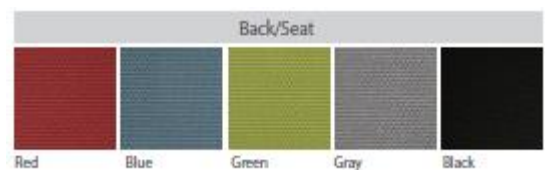

OPTIONS

- No Arms
- Multi Directional Adjustable Armrests
- Flare Fixed Armrests
- Seat Depth Adjustment
- Polished Aluminium Hi Arch Base
- Black or White Frame & Base

Selected Upholstery Colours as below: