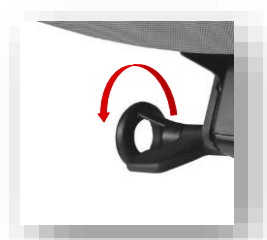

Easy-Access Tension Control