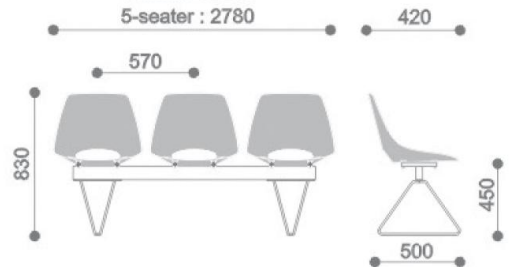

#### ★ Plastic Shell Colour Options

3-seater : 1640

4-seater : 2210

5-seater : 2780

#### Options:

3, 4 or 5 seat unit  
12 Polypropylene Shell Colours

## KOOL Beam seating

KOOL is an eye catching series of Beam seating. Available in 3, 4 or 5 seat units with 12 different Polypropylene Shell Colour choices, KOOL will bring a sense of energy to any space.